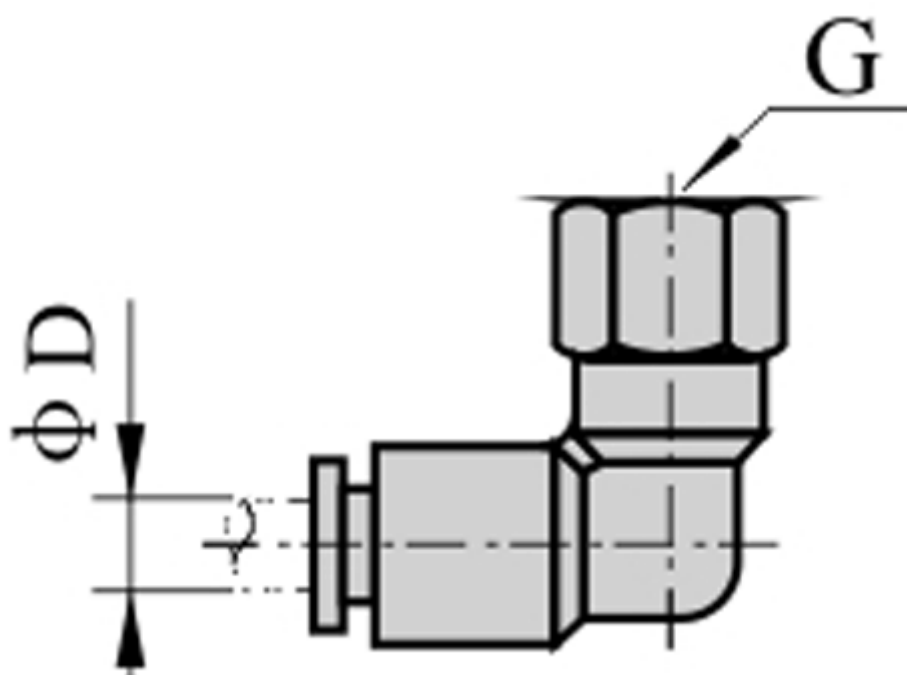

Article number: 58EPLF801

Description: Fitting EPLF801 female elbow connector
thread 1/8", tube diameter 8

Measures

D = 8
Thread = 1/8"